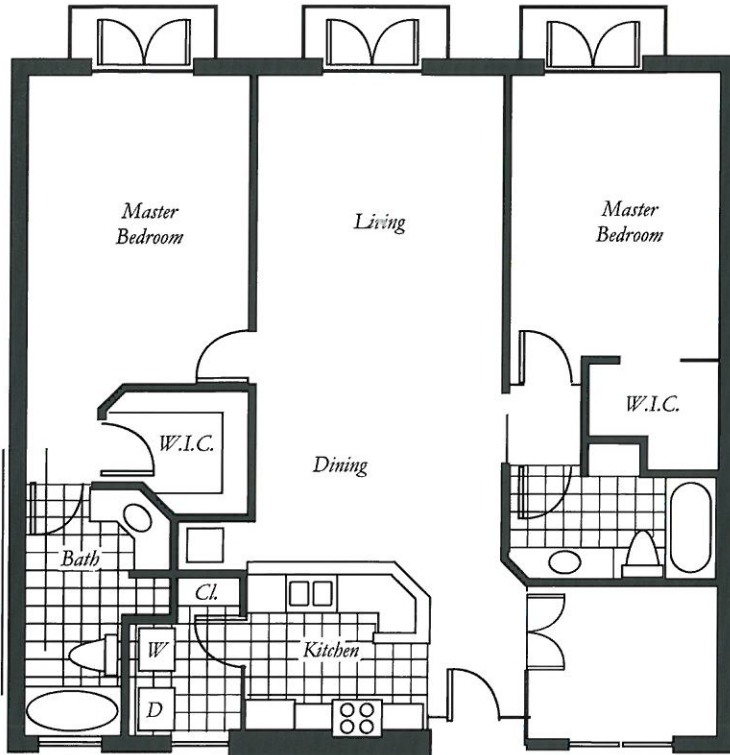

THE RESIDENCES

AT CITY PLACE

CLEMATIS

(Flats - B)
Two Bedrooms, Den, Two Baths

1,356 sq. ft.

FERN

(Flats - A)
One Bedroom, One Bath

921 sq. ft.

HIBISCUS

(Courtyards - A)
One Bedroom, One Bath

766 sq. ft.

OLIVE

(Courtyards D 2)
Two Bedrooms, Two Baths

1,130 sq. ft.