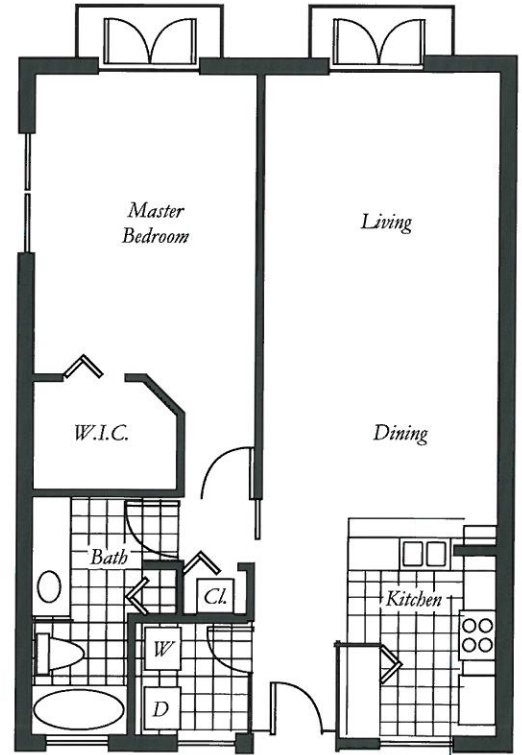

THE RESIDENCES

AT CITY PLACE

CLEMATIS

(Flats - B)
Two Bedrooms, Den, Two Baths

1,356 sq. ft.

FERN

(Flats - A)
One Bedroom, One Bath

921 sq. ft.

HIBISCUS

(Courtyards - A)
One Bedroom, One Bath

766 sq. ft.

OLIVE

(Courtyards D 2)
Two Bedrooms, Two Baths

1,130 sq. ft.