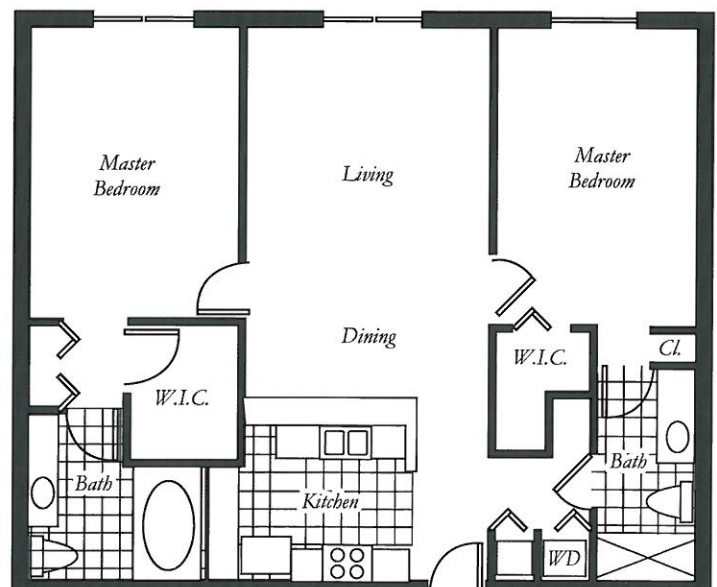

THE RESIDENCES

AT CITY PLACE

CLEMATIS

(Flats - B)
Two Bedrooms, Den, Two Baths

1,356 sq. ft.

FERN

(Flats - A)
One Bedroom, One Bath

921 sq. ft.

HIBISCUS

(Courtyards - A)
One Bedroom, One Bath

766 sq. ft.

OLIVE

(Courtyards D 2)
Two Bedrooms, Two Baths

1,130 sq. ft.