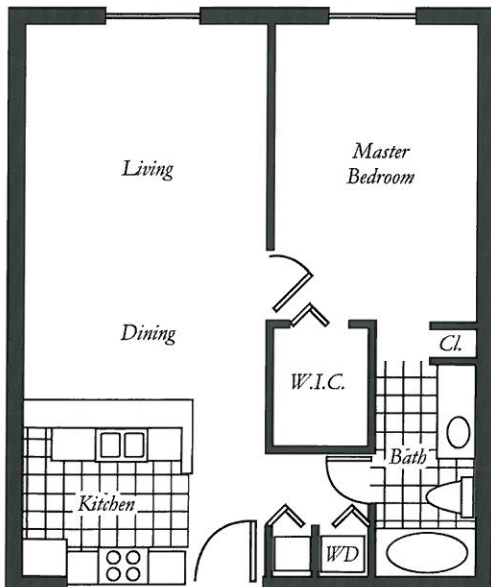

THE RESIDENCES

AT CITY PLACE

CLEMATIS

(Flats - B)
Two Bedrooms, Den, Two Baths

1,356 sq. ft.

FERN

(Flats - A)
One Bedroom, One Bath

921 sq. ft.

HIBISCUS

(Courtyards - A)
One Bedroom, One Bath

766 sq. ft.

OLIVE

(Courtyards D 2)
Two Bedrooms, Two Baths

1,130 sq. ft.